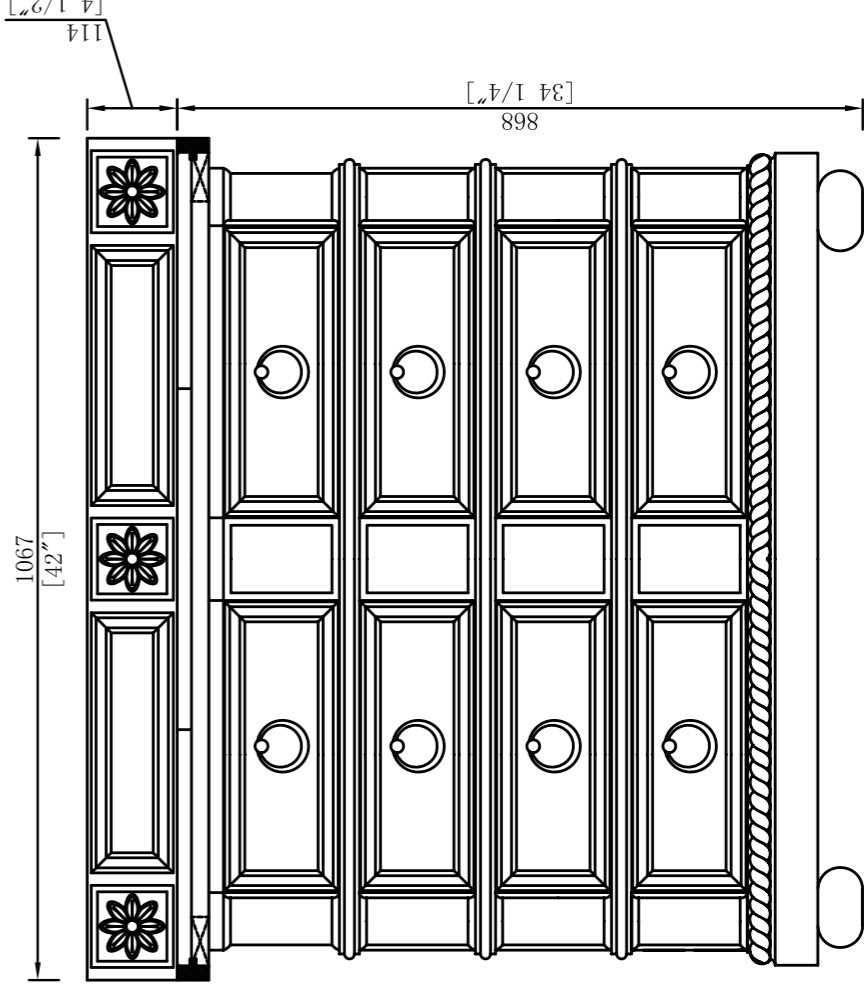

REGENT 42" SINGLE VANITY

200-V42-ENB

PAGE 1 of 2

JAMES MARTIN  
FURNITURE

REGENT 42" SINGLE VANITY

200-V42-ENB

PAGE 2 of 2

JAMES MARTIN  
FURNITURE