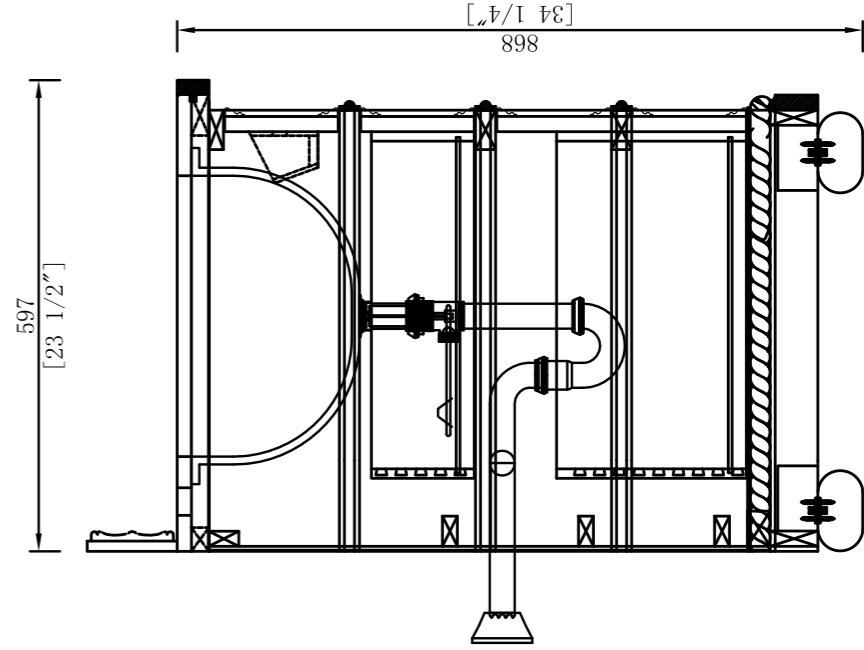

REGENT 42" SINGLE VANITY

200-V42-ENB

PAGE 1 of 2

JAMES MARTIN  
FURNITURE

REGENT 42" SINGLE VANITY

200-V42-ENB

PAGE 2 of 2

JAMES MARTIN  
FURNITURE