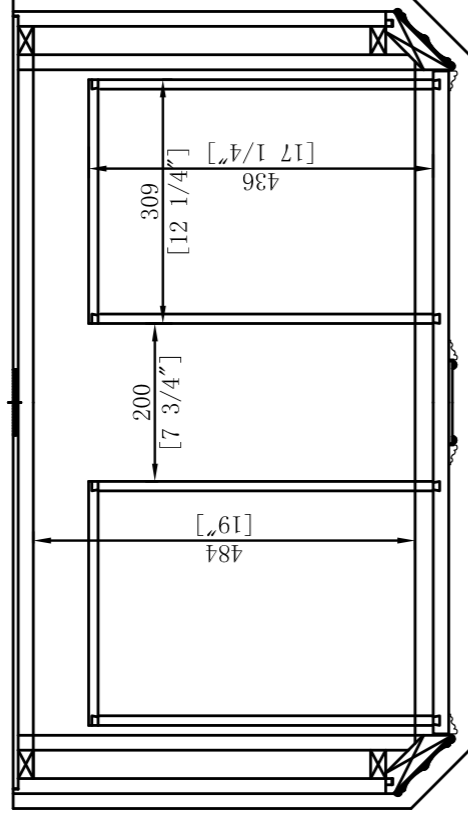

REGENT 42" SINGLE VANITY

200-V42-ENB

PAGE 1 of 2

JAMES MARTIN  
FURNITURE

REGENT 42" SINGLE VANITY

200-V42-ENB

PAGE 2 of 2

JAMES MARTIN  
FURNITURE