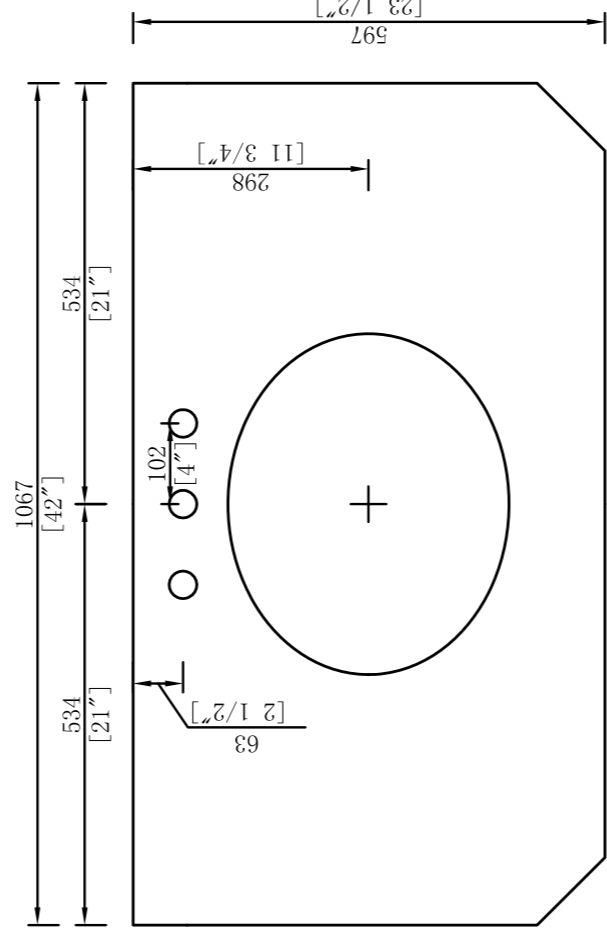

REGENT 42" SINGLE VANITY

200-V42-ENB

PAGE 1 of 2

JAMES MARTIN  
FURNITURE

REGENT 42" SINGLE VANITY

200-V42-ENB

PAGE 2 of 2

JAMES MARTIN  
FURNITURE